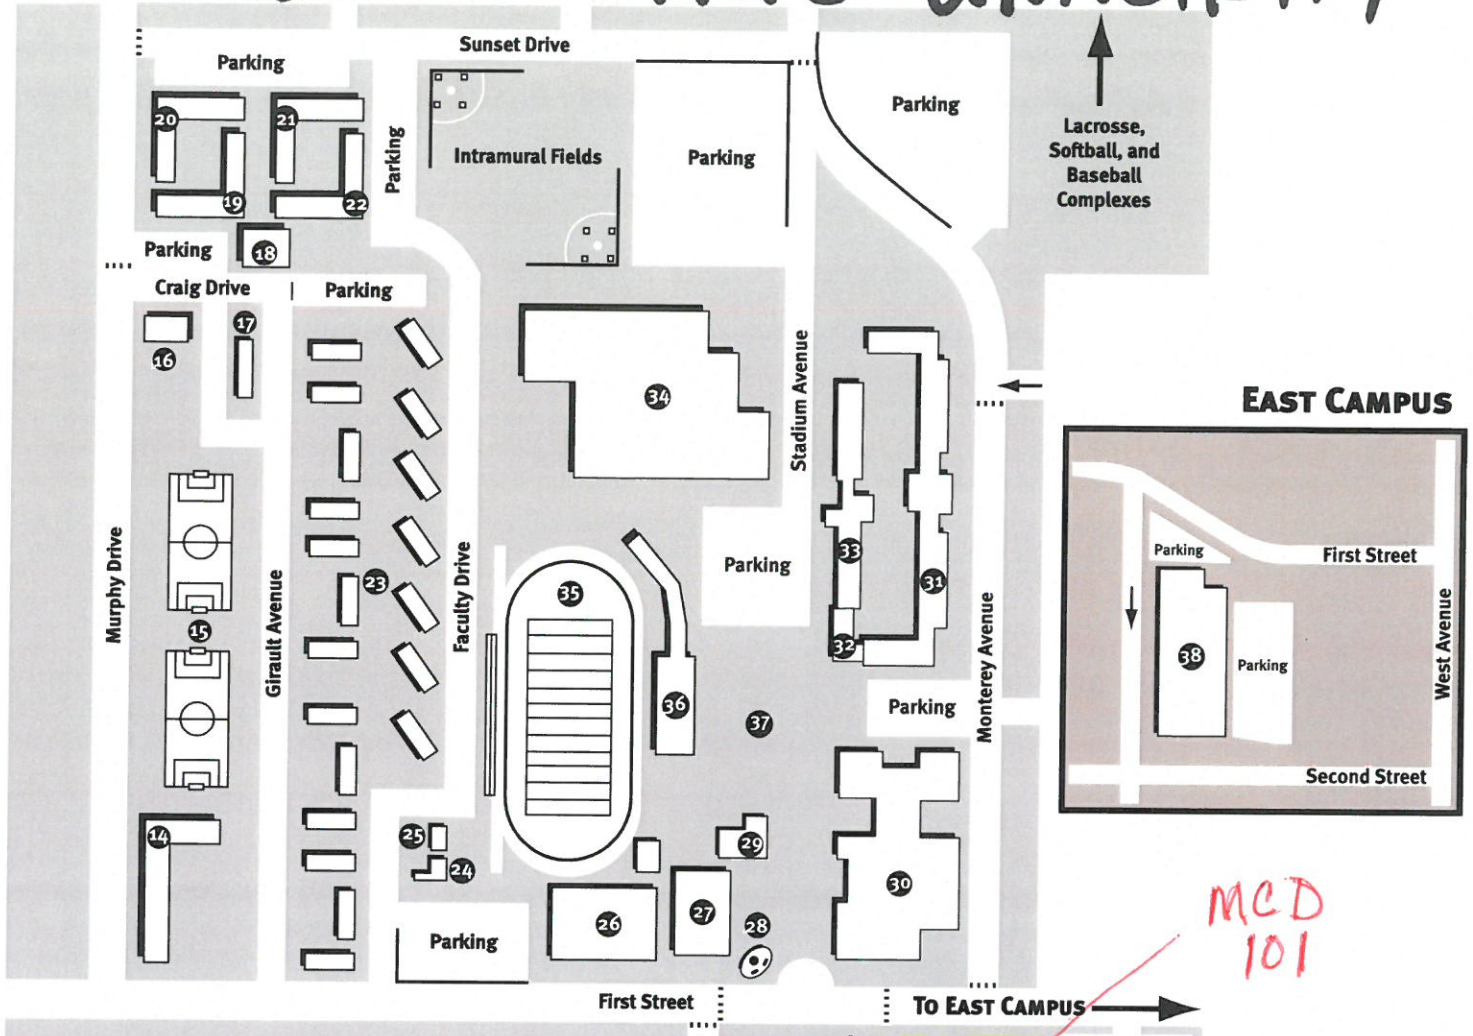

ADAMS STATE UNIVERSITY

MCD
101

CAMPUS MAP BUILDING LEGEND

Art.....	4
CASA House.....	24
Community Partnerships.....	2
Computing Services.....	29
East Campus.....	38
Facility Services.....	14
Gingerbread House.....	17
Grizzly Courtyard.....	28
Head Start.....	16
Housing Office.....	32
Leon Memorial Concert Hall.....	8
Marvel House.....	9
McDaniel Hall.....	10
Music.....	7
Nielsen Library.....	26
North Campus Green.....	37
Plachy Hall.....	34
Porter Hall.....	13
Practice Fields.....	15
Rex Activity Center.....	27
Rex Field.....	35
Richardson Hall.....	1
School of Business.....	6
Student Union Building/One Stop..	30
Theatre.....	3
Zacheis Observatory/Planetarium.....	5

RESIDENCE HALLS

Conour Hall.....	11
Coronado Hall.....	31
Faculty Drive Apartments.....	23
Faculty Residence.....	25
Girault Hall.....	33
Houtchens Hall.....	22
McCurry Commons.....	18
McCurry Hall.....	20
Moffatt Hall.....	21
Petteys Hall/ASU Police Dept.....	12
Rex Stadium/Apartments.....	36
Savage Hall.....	19